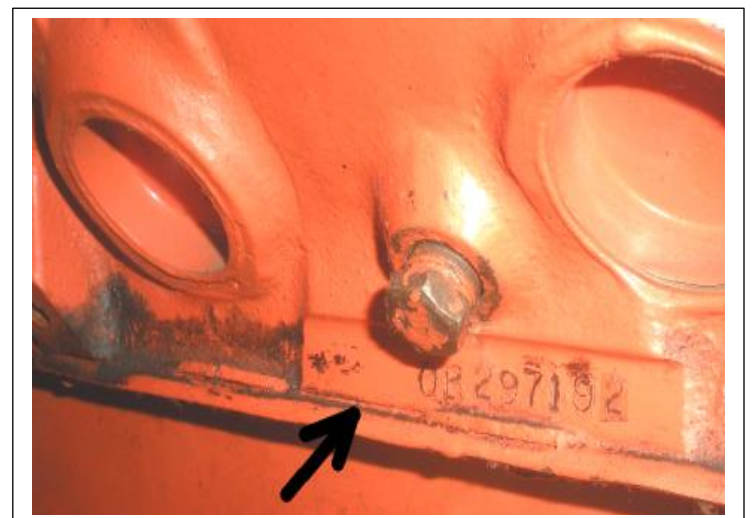

Subject: Small block identification reference 1969- 78

Ref: WPE 01V0

Reference 1970 340 engine casting date and manufacturing date wheel location on the RH side of the block

Engine: Build location, CID, build date and total engine built that day

Typical VIN stamp on engine block

Small block engine 1969 – 78. Reference VIN location right side of engine just above the oil pan