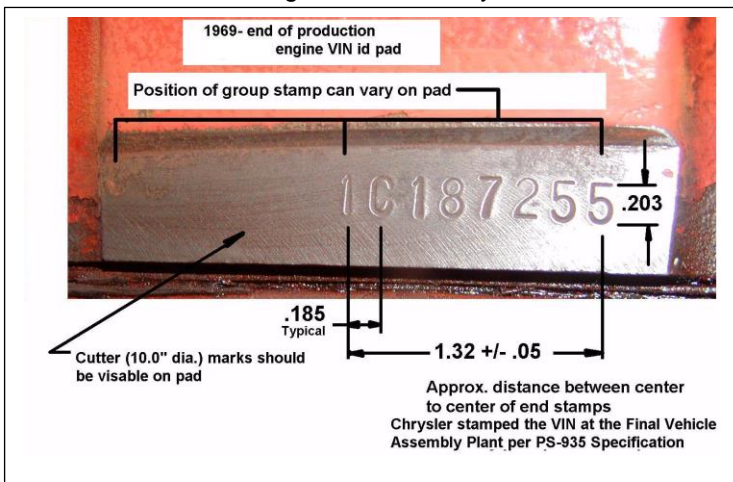

Subject: Small block identification reference 1969- 78

Ref: WPE 01V0

Reference 1970 340 engine casting date and manufacturing date wheel location on the RH side of the block

Engine: Build location, CID, build date and total engine built that day

Typical VIN stamp on engine block

Small block engine 1969 – 78. Reference VIN location right side of engine just above the oil pan