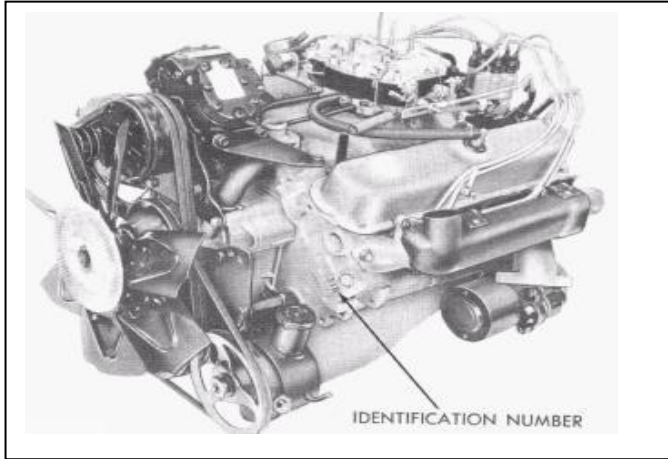

Subject: Small block identification reference 1969- 78

Ref: WPE 01V0

Reference 1970 340 engine casting date and manufacturing date wheel location on the RH side of the block

Engine: Build location, CID, build date and total engine built that day

Typical VIN stamp on engine block

Small block engine 1969 – 78. Reference VIN location right side of engine just above the oil pan